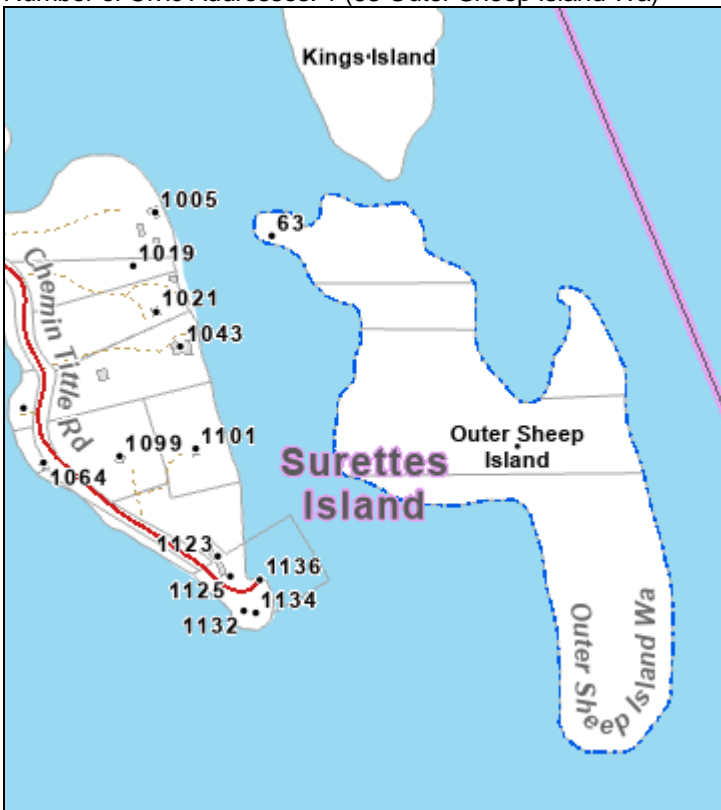

# Memo

**To:** Scott Surette, Deputy CAO / Municipal Clerk  
Alain Muise, CAO  
**For:** Warden and Council  
**Cc:** Yarmouth County REMO  
**From:** Alix d'Entremont, GIS Technician  
**Date:** August 10, 2023  
**Re:** Newly Created Private Roads in Argyle

This memo serves to inform the councilors and the public of recently created private roads within the Municipality of Argyle. Below is a list of these roads and accompanying details and maps grouped by the fire district that they are within. Please note that this document will also be shared with the staff at the Yarmouth County Regional Emergency Management Organization who will forward the details to the fire departments.

### Outer Sheep Island Wa (Water Access), Surette's Island

New Private Road Created April 3, 2023

Number of Civic Addresses: 1 (63 Outer Sheep Island Wa)

**EEL BROOK & DISTRICT FIRE DEPARTMENT**

**Eagle Rd, Belleville North/Gavelton**

**Racoon Lane, Gavelton**

**French Clearwater Lake Lane, Gavelton/Bell Neck**

**Gavels Lake Lane, Gavelton, Bell Neck**

**New Private Roads Created June 30, 2023**

**Number of Civic Addresses: 1 (240 Eagle Rd)**