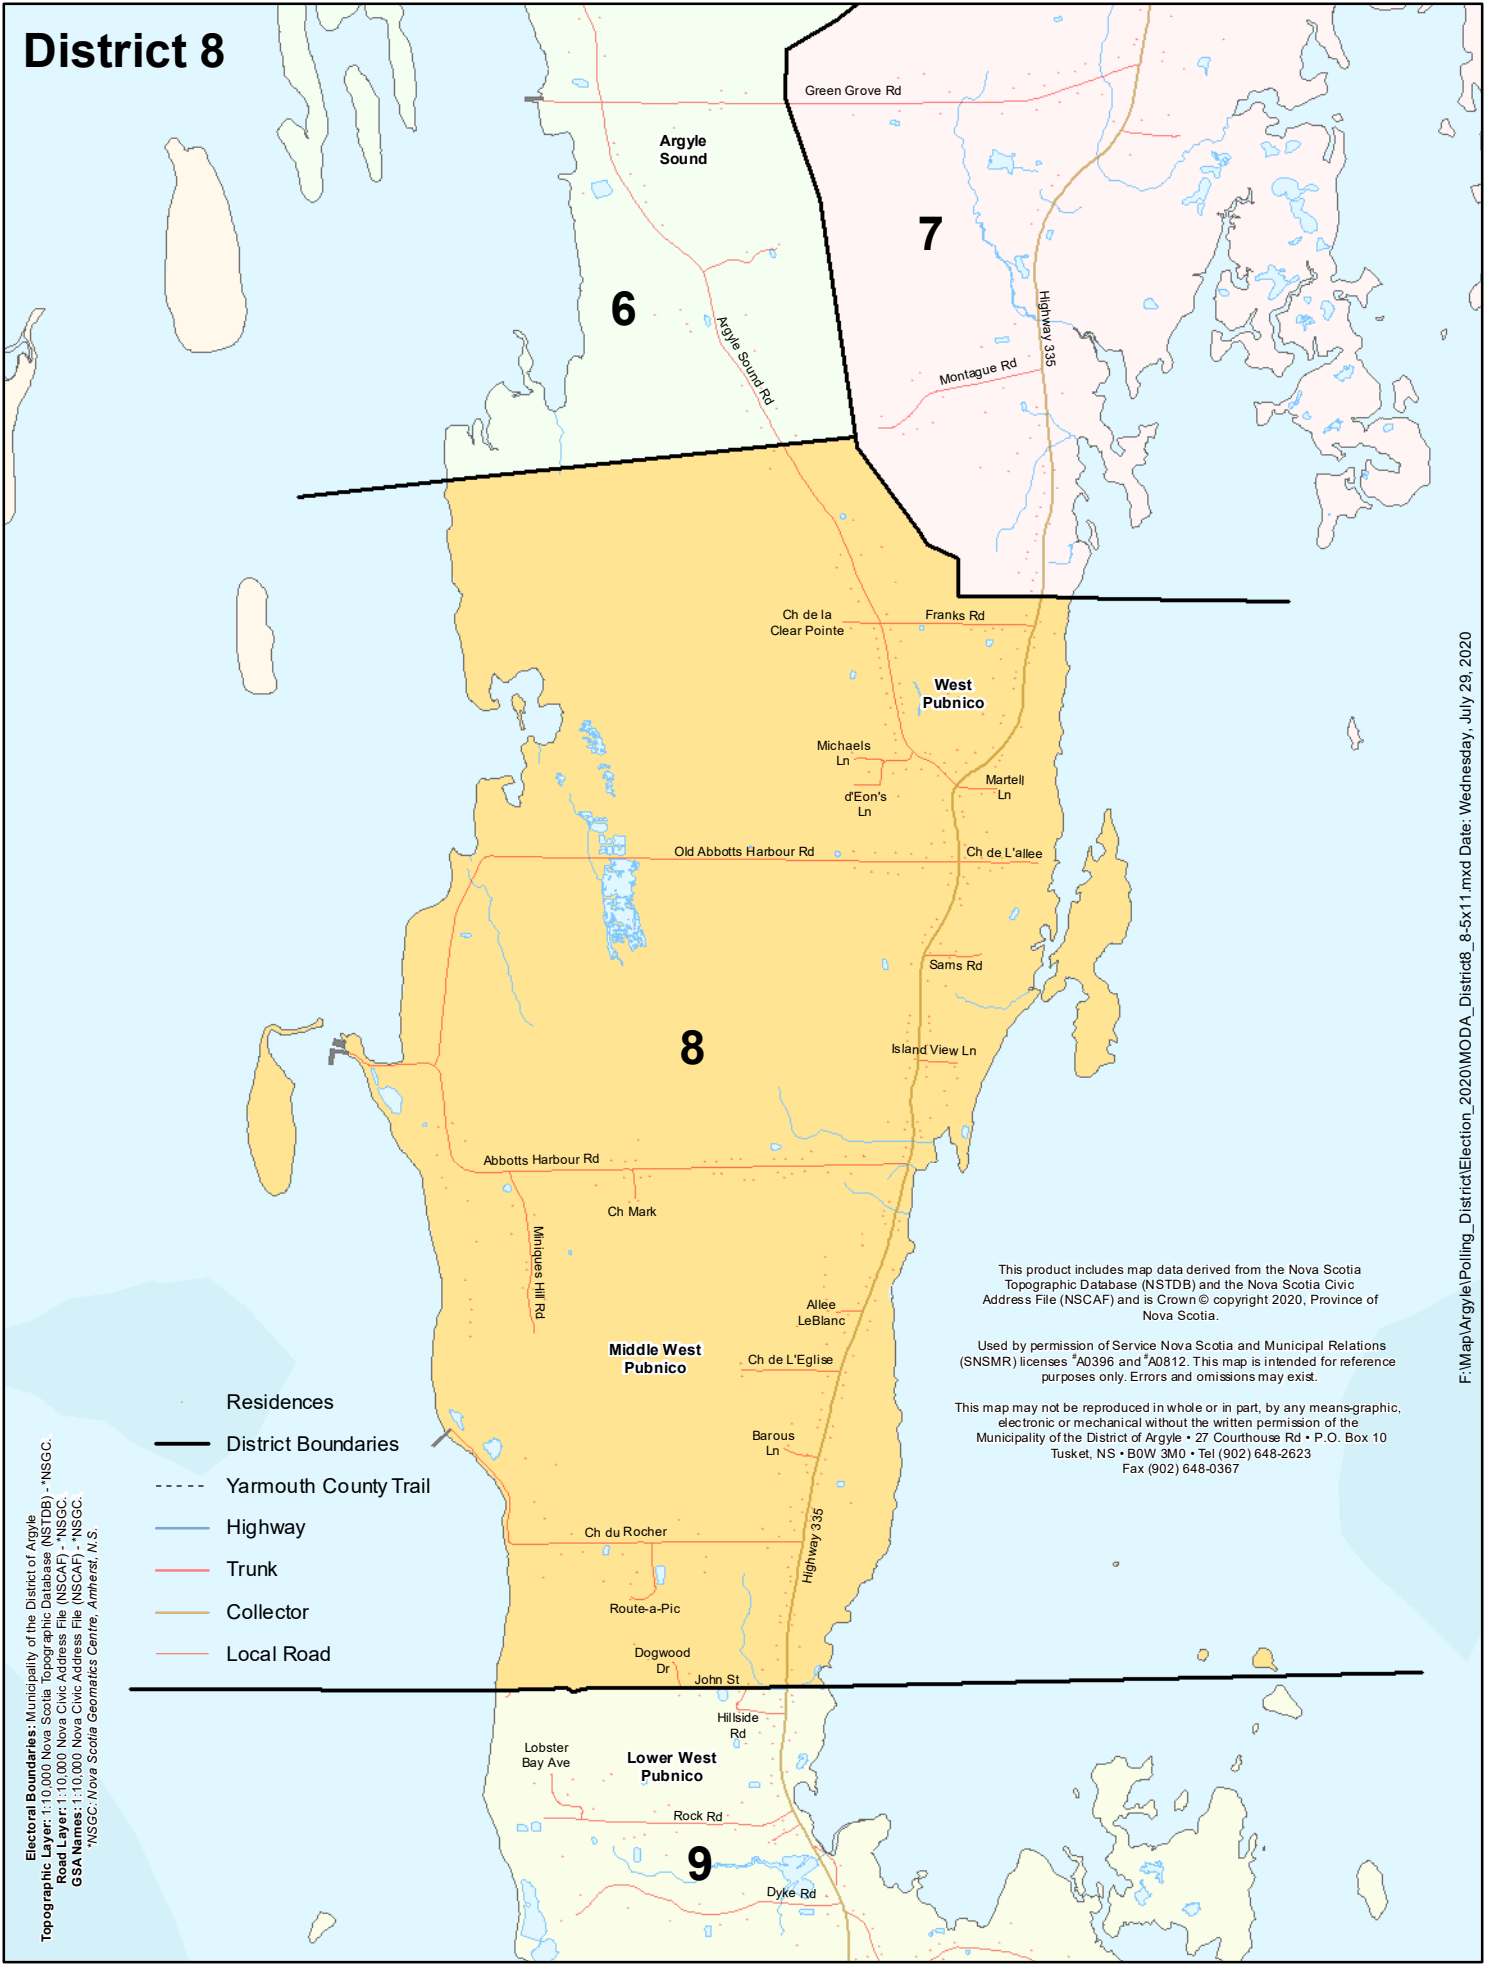

District 8

- Residences
- District Boundaries
- Yarmouth County Trail
- Highway
- Trunk
- Collector
- Local Road

This product includes map data derived from the Nova Scotia Topographic Database (NSTDB) and the Nova Scotia Civic Address File (NSCAF) and is Crown © copyright 2020, Province of Nova Scotia.

Used by permission of Service Nova Scotia and Municipal Relations (SNSMR) licenses A0396 and A0812. This map is intended for reference purposes only. Errors and omissions may exist.

This map may not be reproduced in whole or in part, by any means graphic, electronic or mechanical without the written permission of the Municipality of the District of Argyle • 27 Courthouse Rd • P.O. Box 10 Tuskent, NS • B0W 3M0 • Tel (902) 648-2623 Fax (902) 648-0367

Electoral Boundaries: Municipality of the District of Argyle
 Topographic Layer: 1:10,000 Nova Scotia Topographic Database (NSTDB) - NSGC.
 Road Layer: 1:10,000 Nova Scotia Civic Address File (NSCAF) - NSGC.
 GSA Names: 1:10,000 Nova Scotia Civic Address File (NSCAF) - NSGC.
 NSGC: Nova Scotia Geomatics Centre, Amherst, N.S.