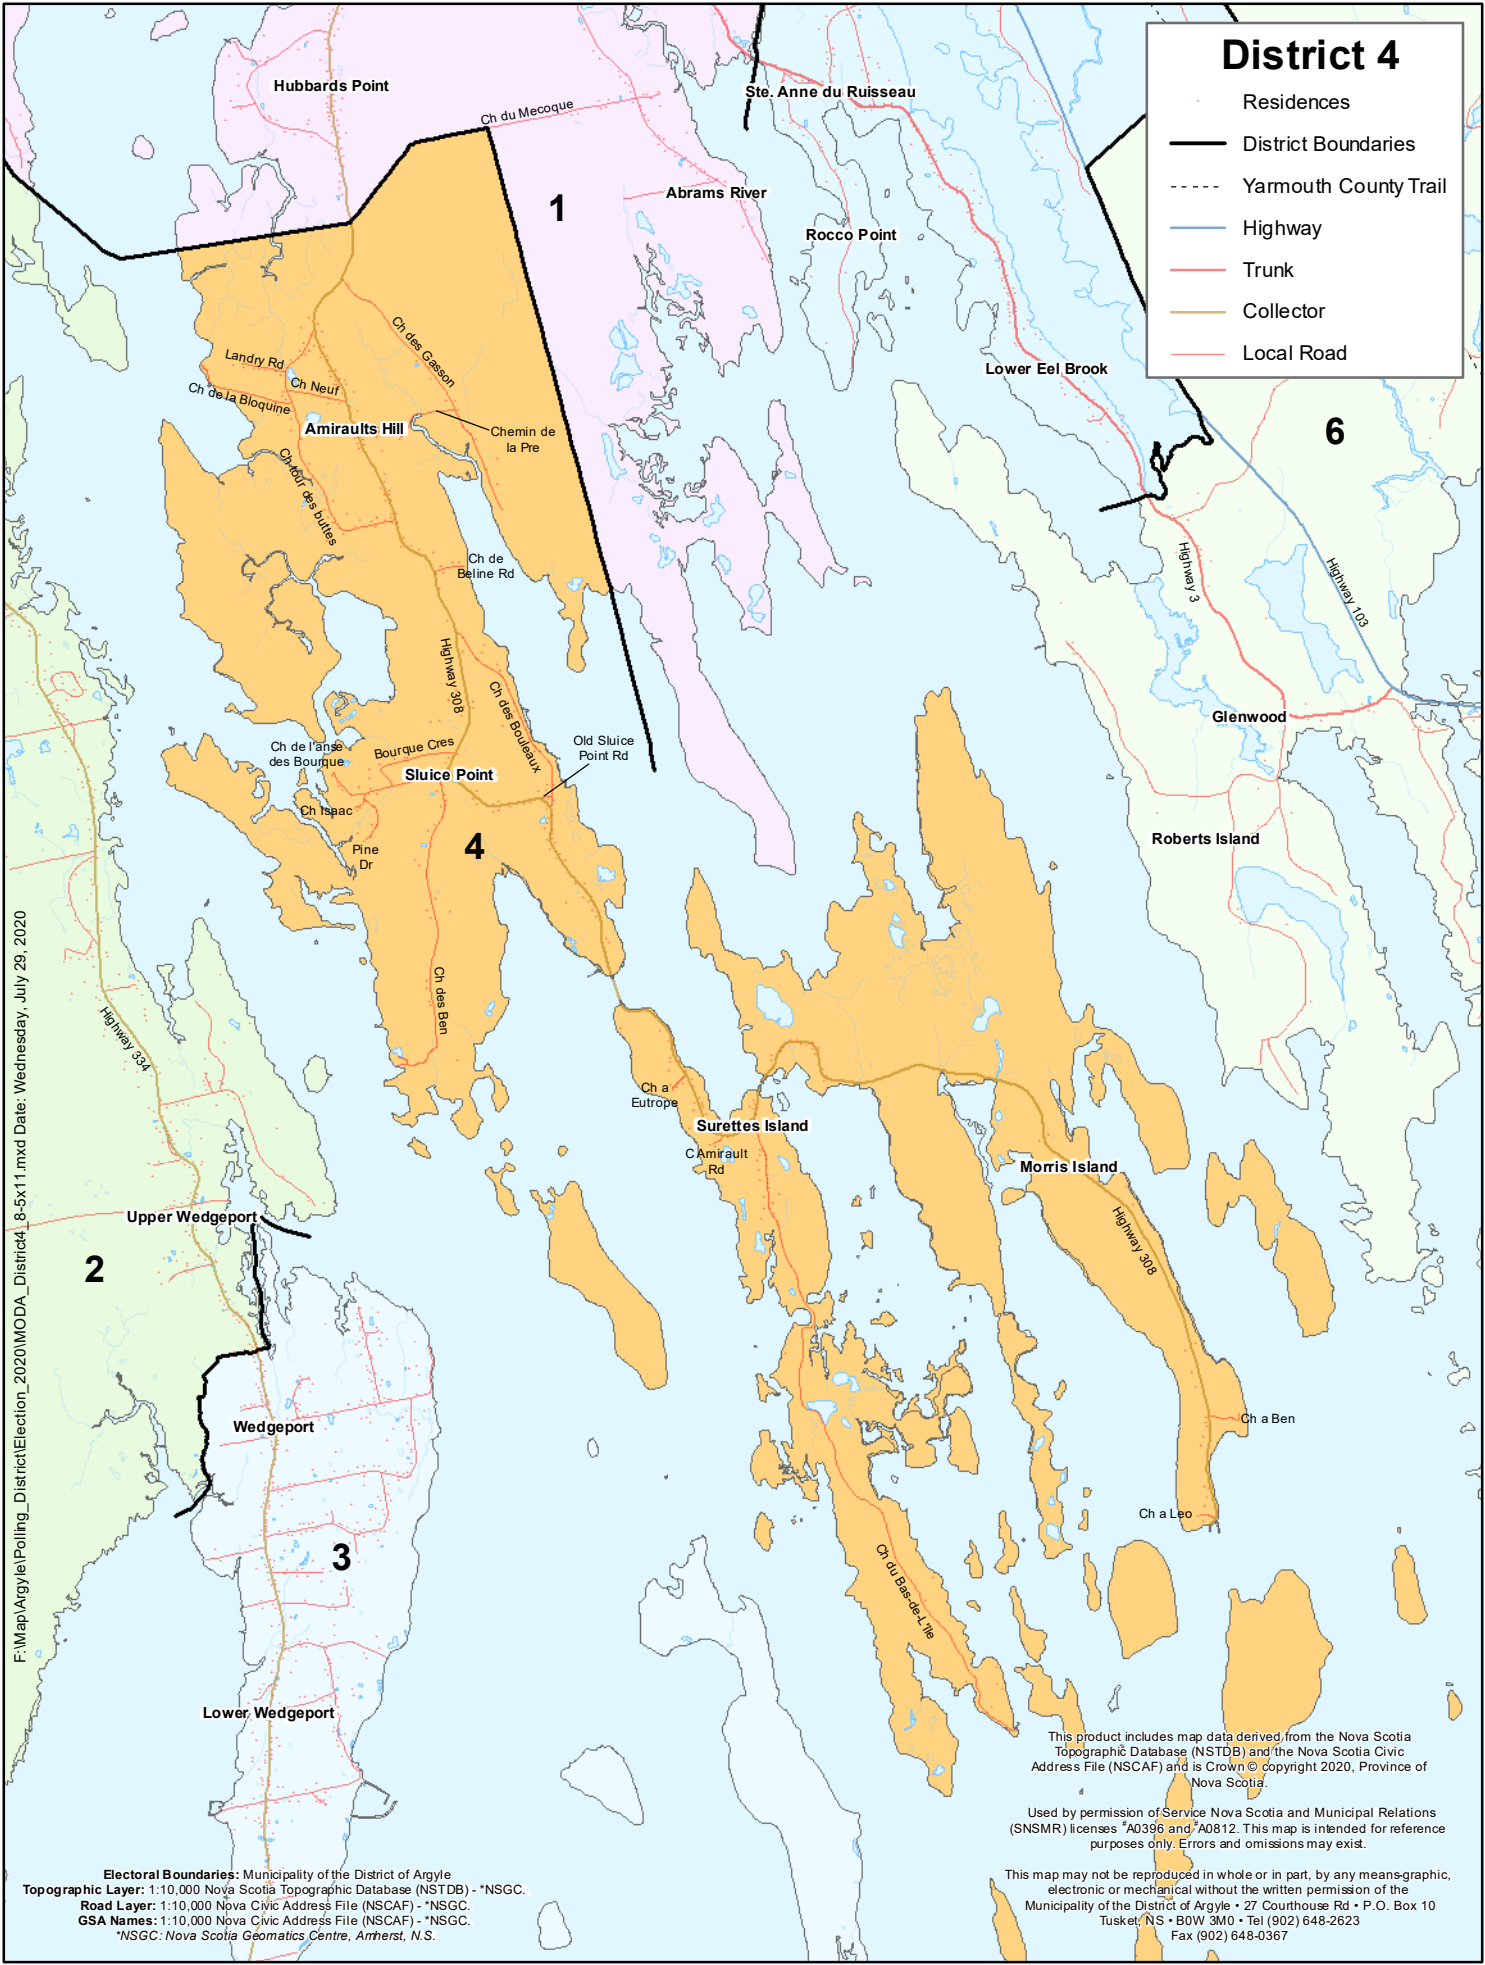

# District 4

- Residences
- District Boundaries
- Yarmouth County Trail
- Highway
- Trunk
- Collector
- Local Road

F:\Map\Argyle\Polling\_District\Election\_2020\MODA\_District4\_8-5x11.mxd Date: Wednesday, July 29, 2020

Electoral Boundaries: Municipality of the District of Argyle  
 Topographic Layer: 1:10,000 Nova Scotia Topographic Database (NSTDB) - \*NSGC.  
 Road Layer: 1:10,000 Nova Civic Address File (NSCAF) - \*NSGC.  
 GSA Names: 1:10,000 Nova Civic Address File (NSCAF) - \*NSGC.  
 \*NSGC: Nova Scotia Geomatics Centre, Amherst, N.S.

This product includes map data derived from the Nova Scotia Topographic Database (NSTDB) and the Nova Scotia Civic Address File (NSCAF) and is Crown © copyright 2020, Province of Nova Scotia.

Used by permission of Service Nova Scotia and Municipal Relations (SNSMR) licenses \*A0396 and \*A0812. This map is intended for reference purposes only. Errors and omissions may exist.